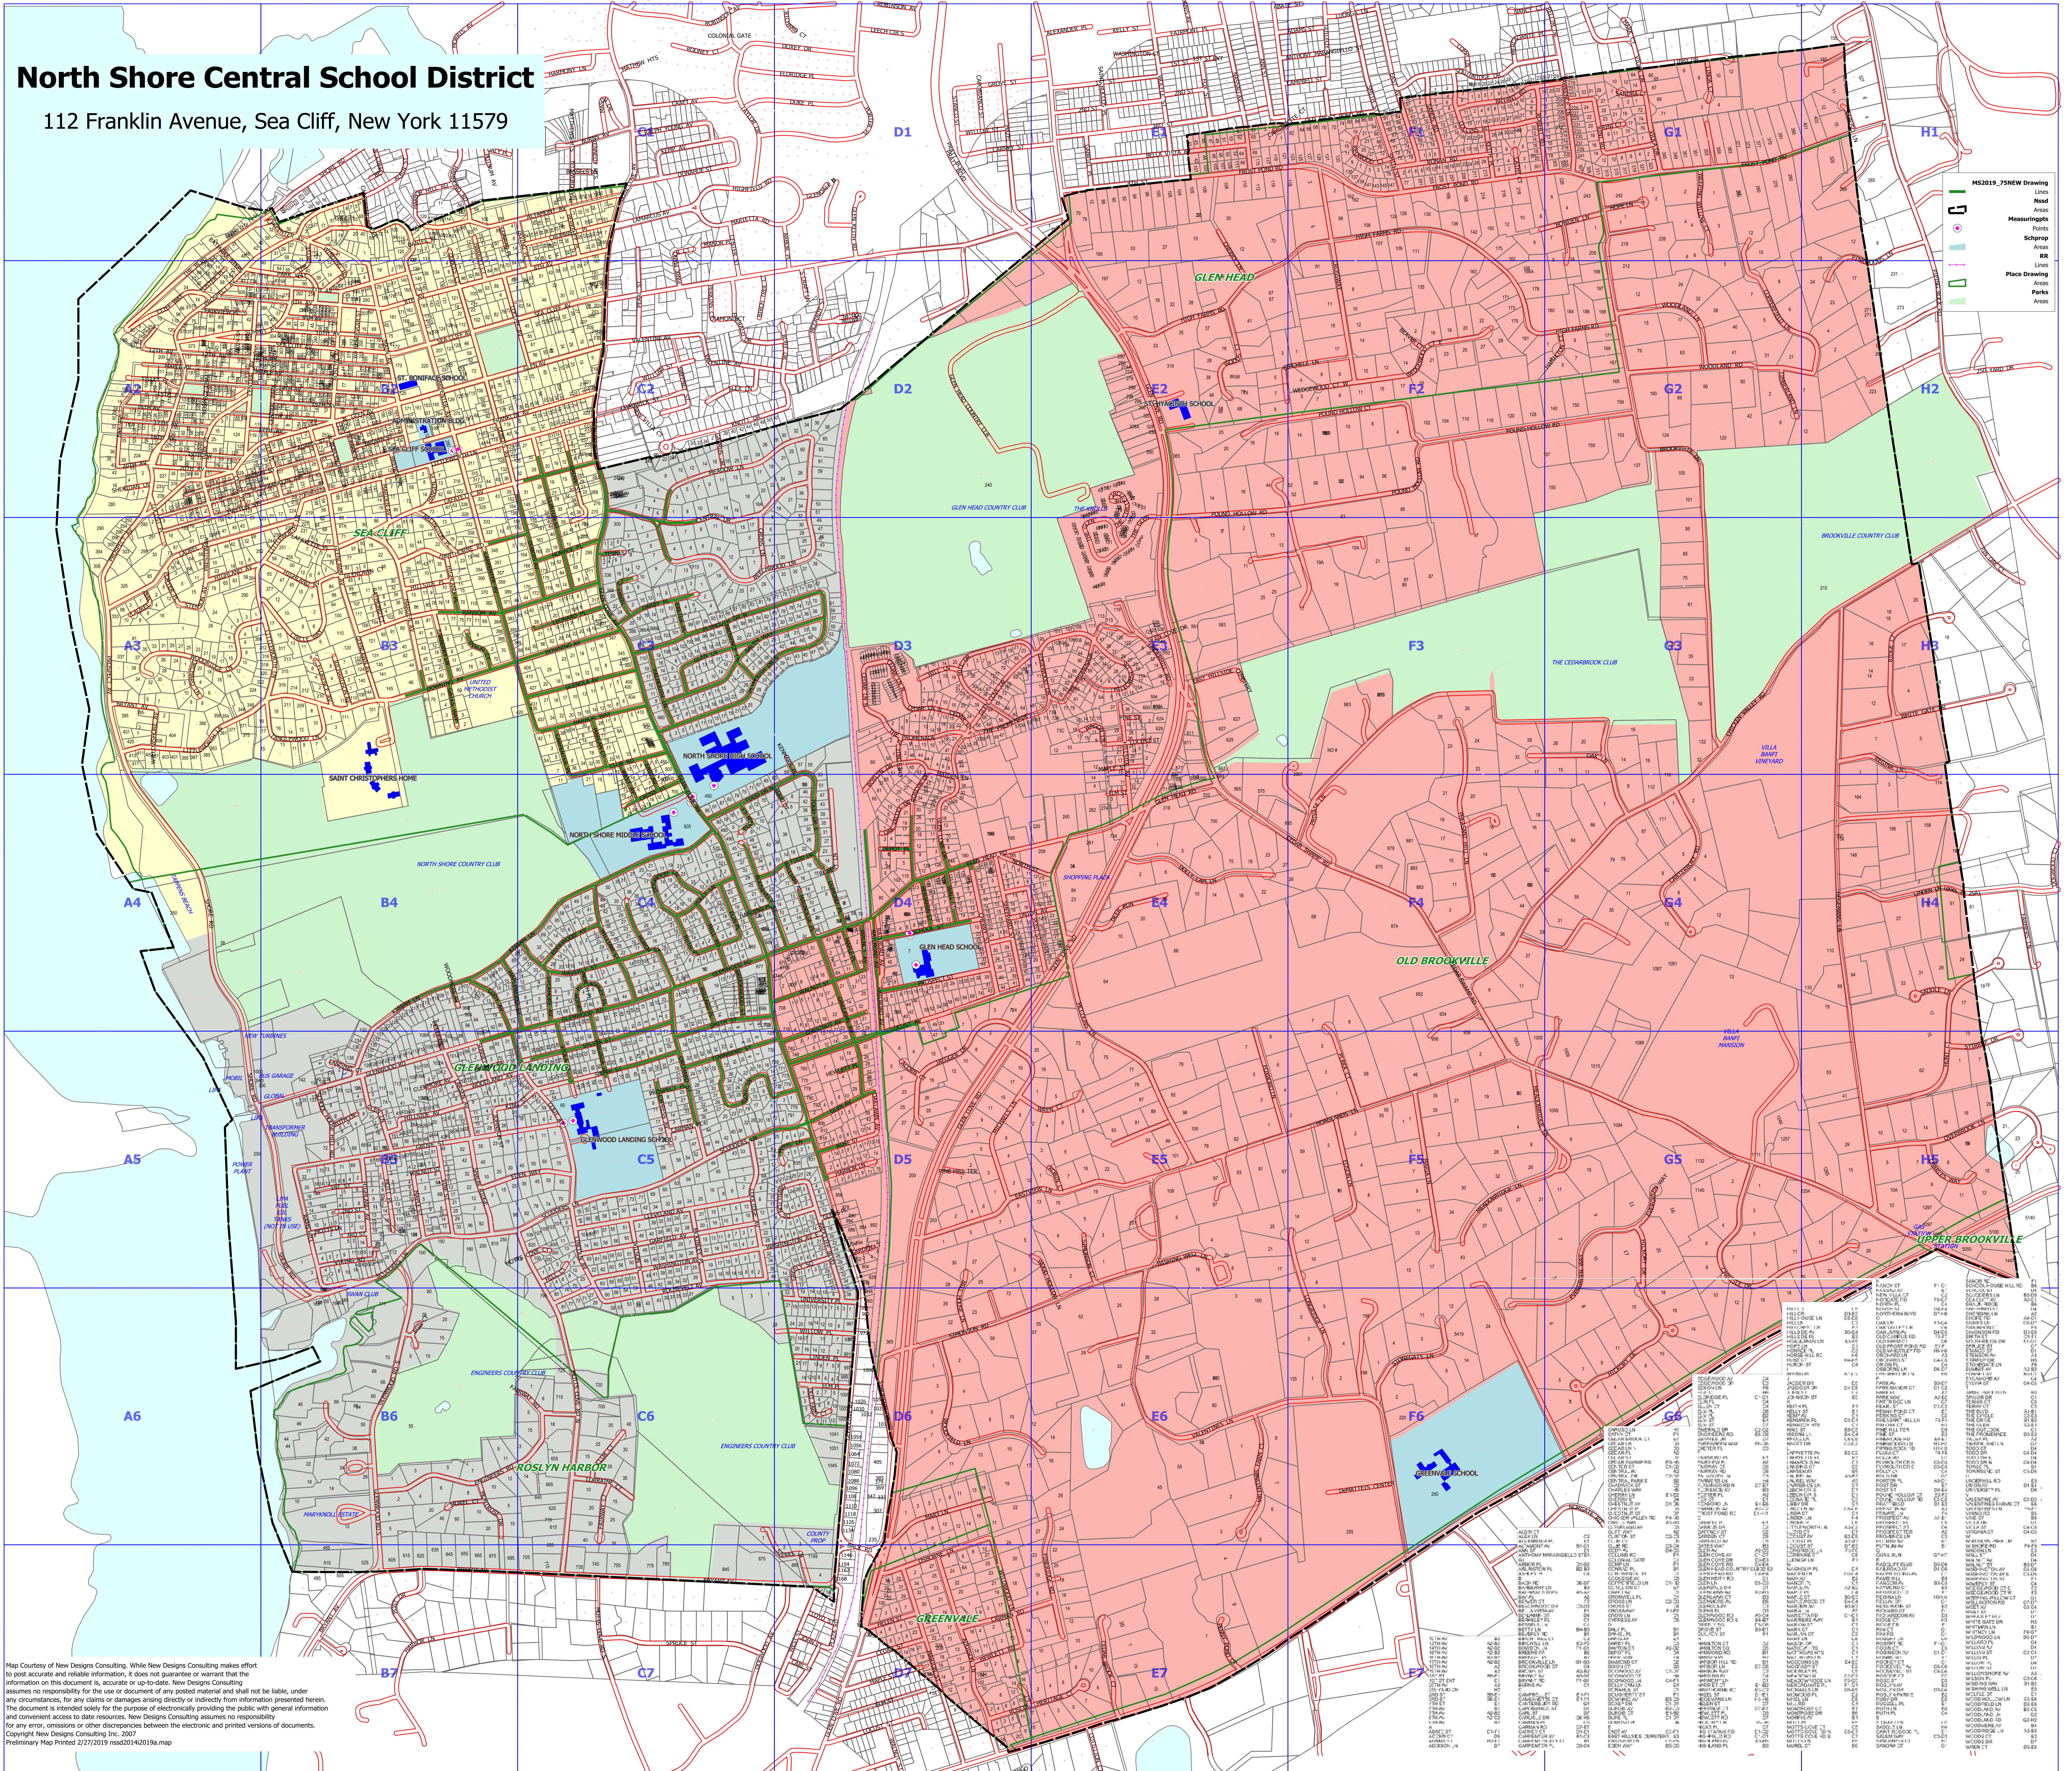

North Shore Central School District

112 Franklin Avenue, Sea Cliff, New York 11579

- MS2019_75NEW Drawing
- Lines
- Head
- Area
- Measuringpts
- Points
- Shape
- Area
- Line
- Place Drawing
- Park
- Area