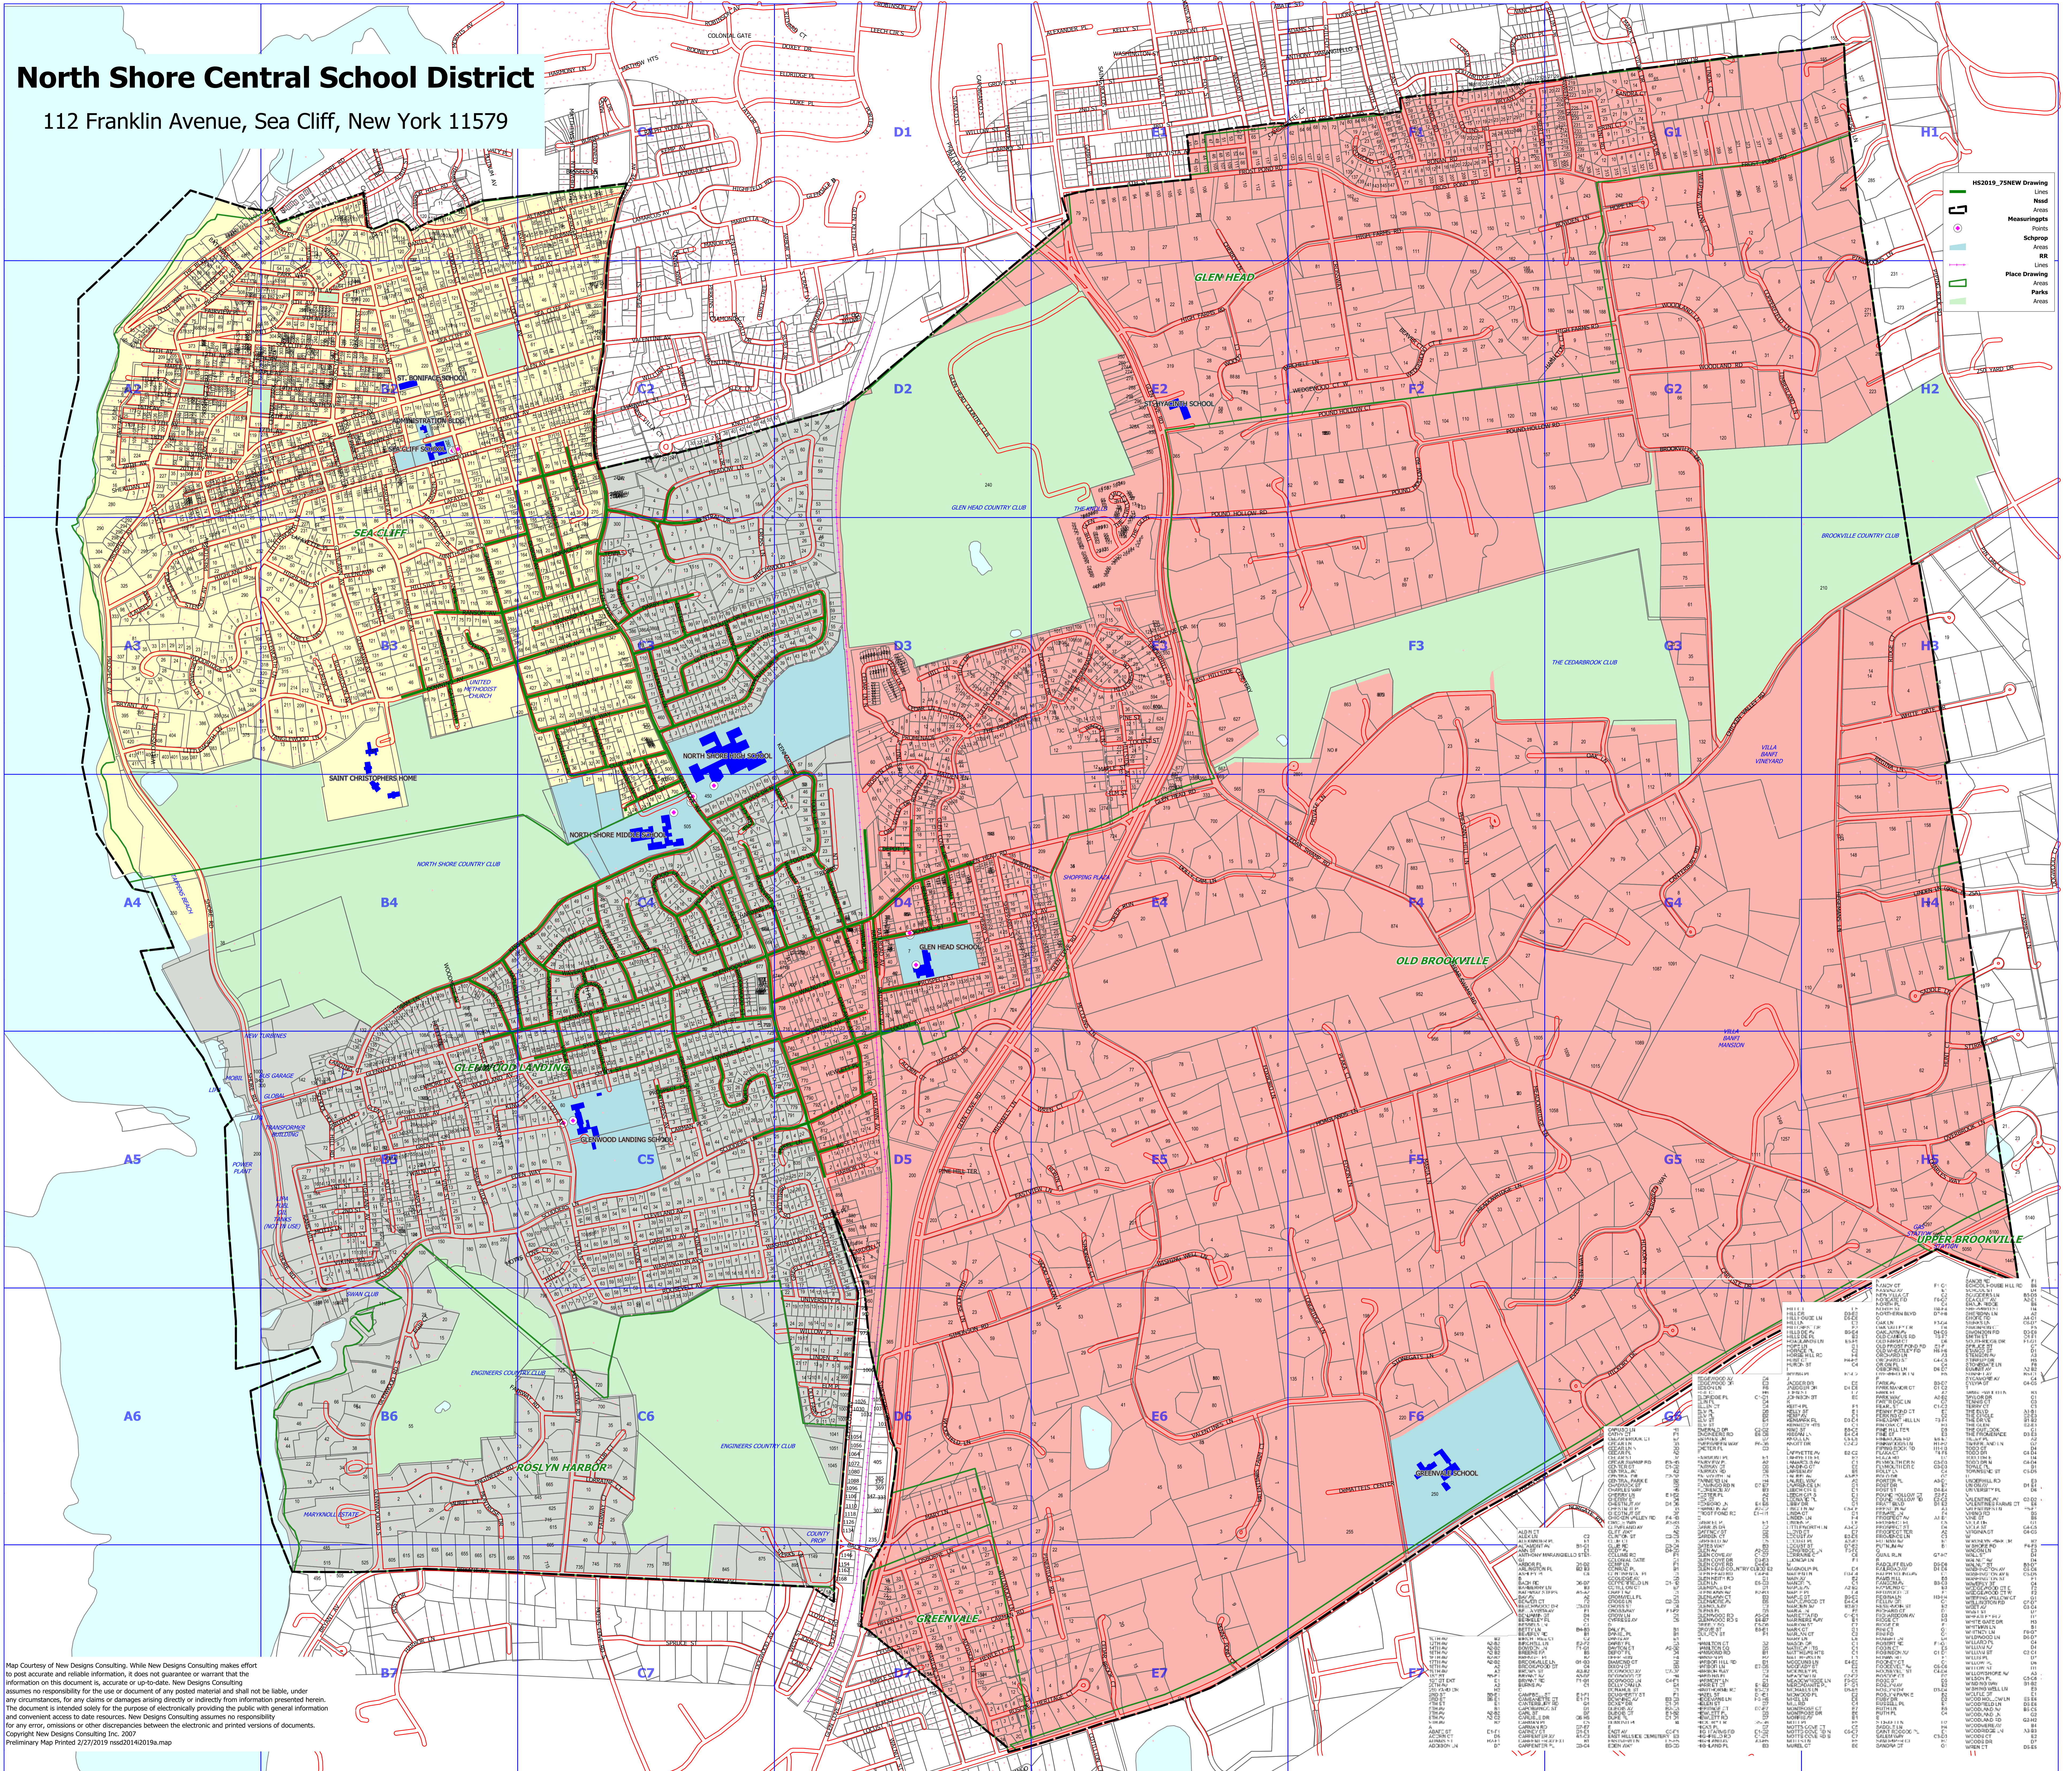

North Shore Central School District

112 Franklin Avenue, Sea Cliff, New York 11579

- HS2019_75NEW Drawing
- Lines
- Head
- Area
- Measuringpts
- Points
- Shape
- Area
- RR
- Lines
- Place Drawing
- Parks
- Area