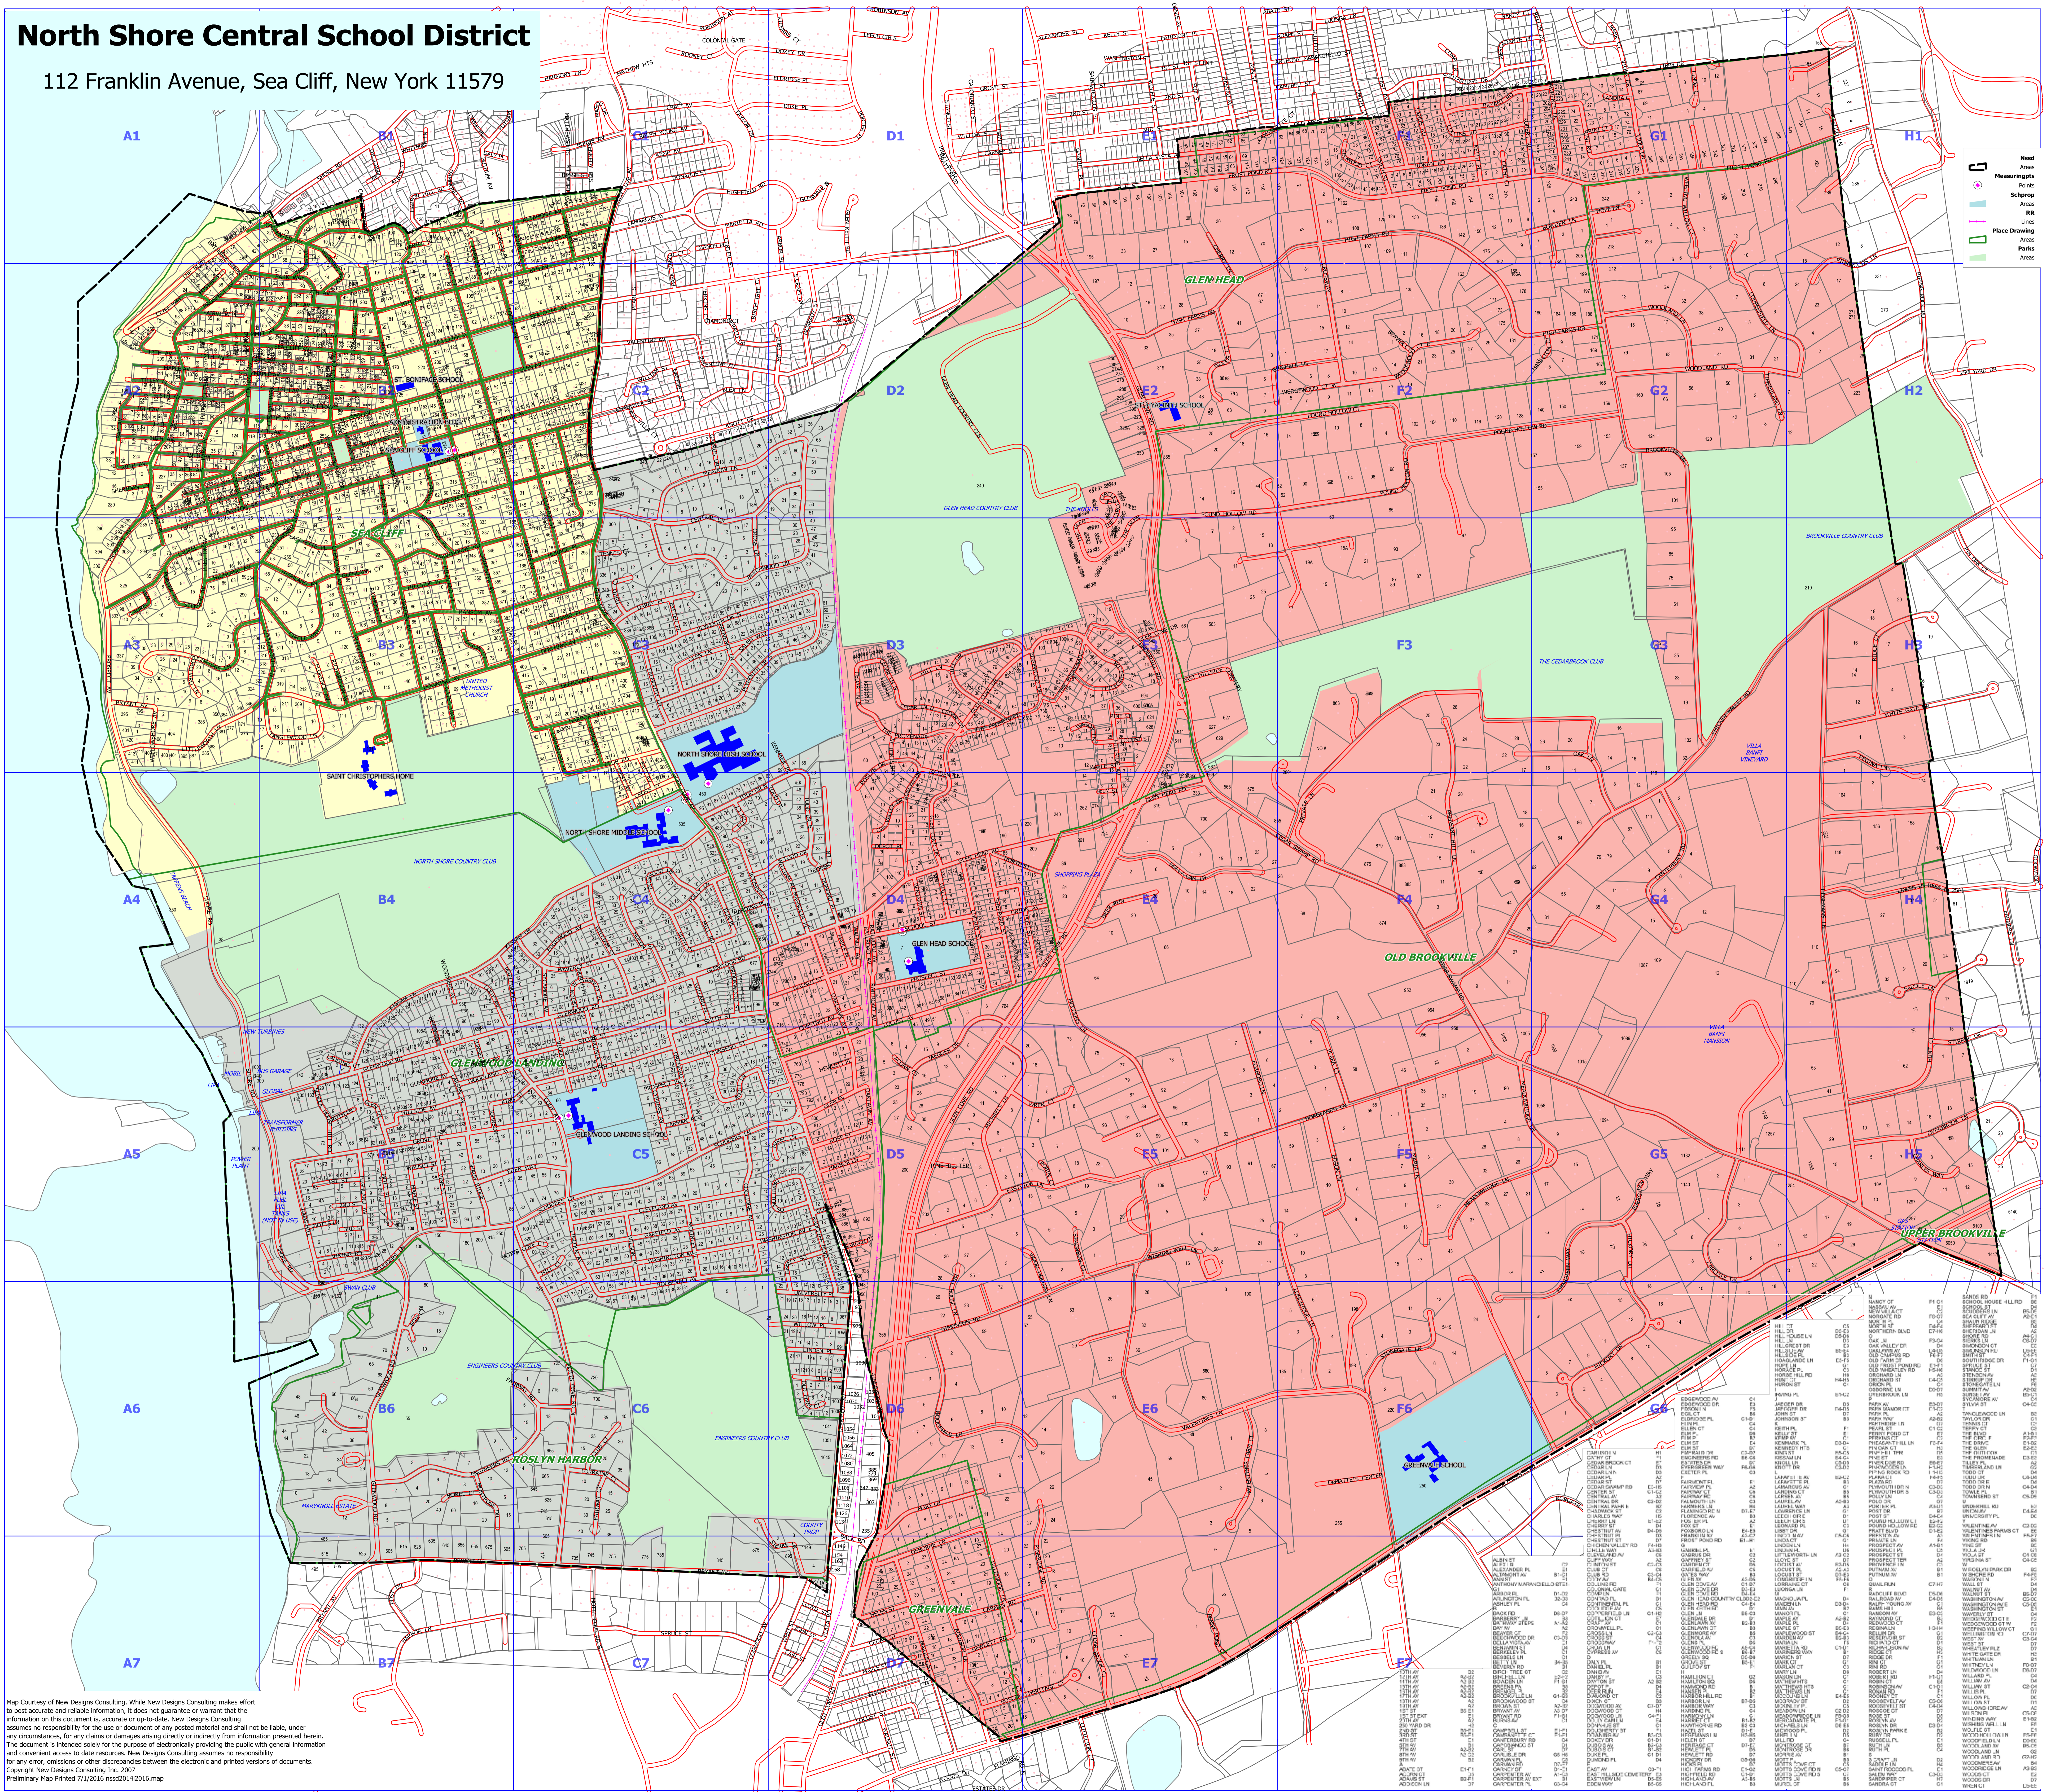

North Shore Central School District

112 Franklin Avenue, Sea Cliff, New York 11579