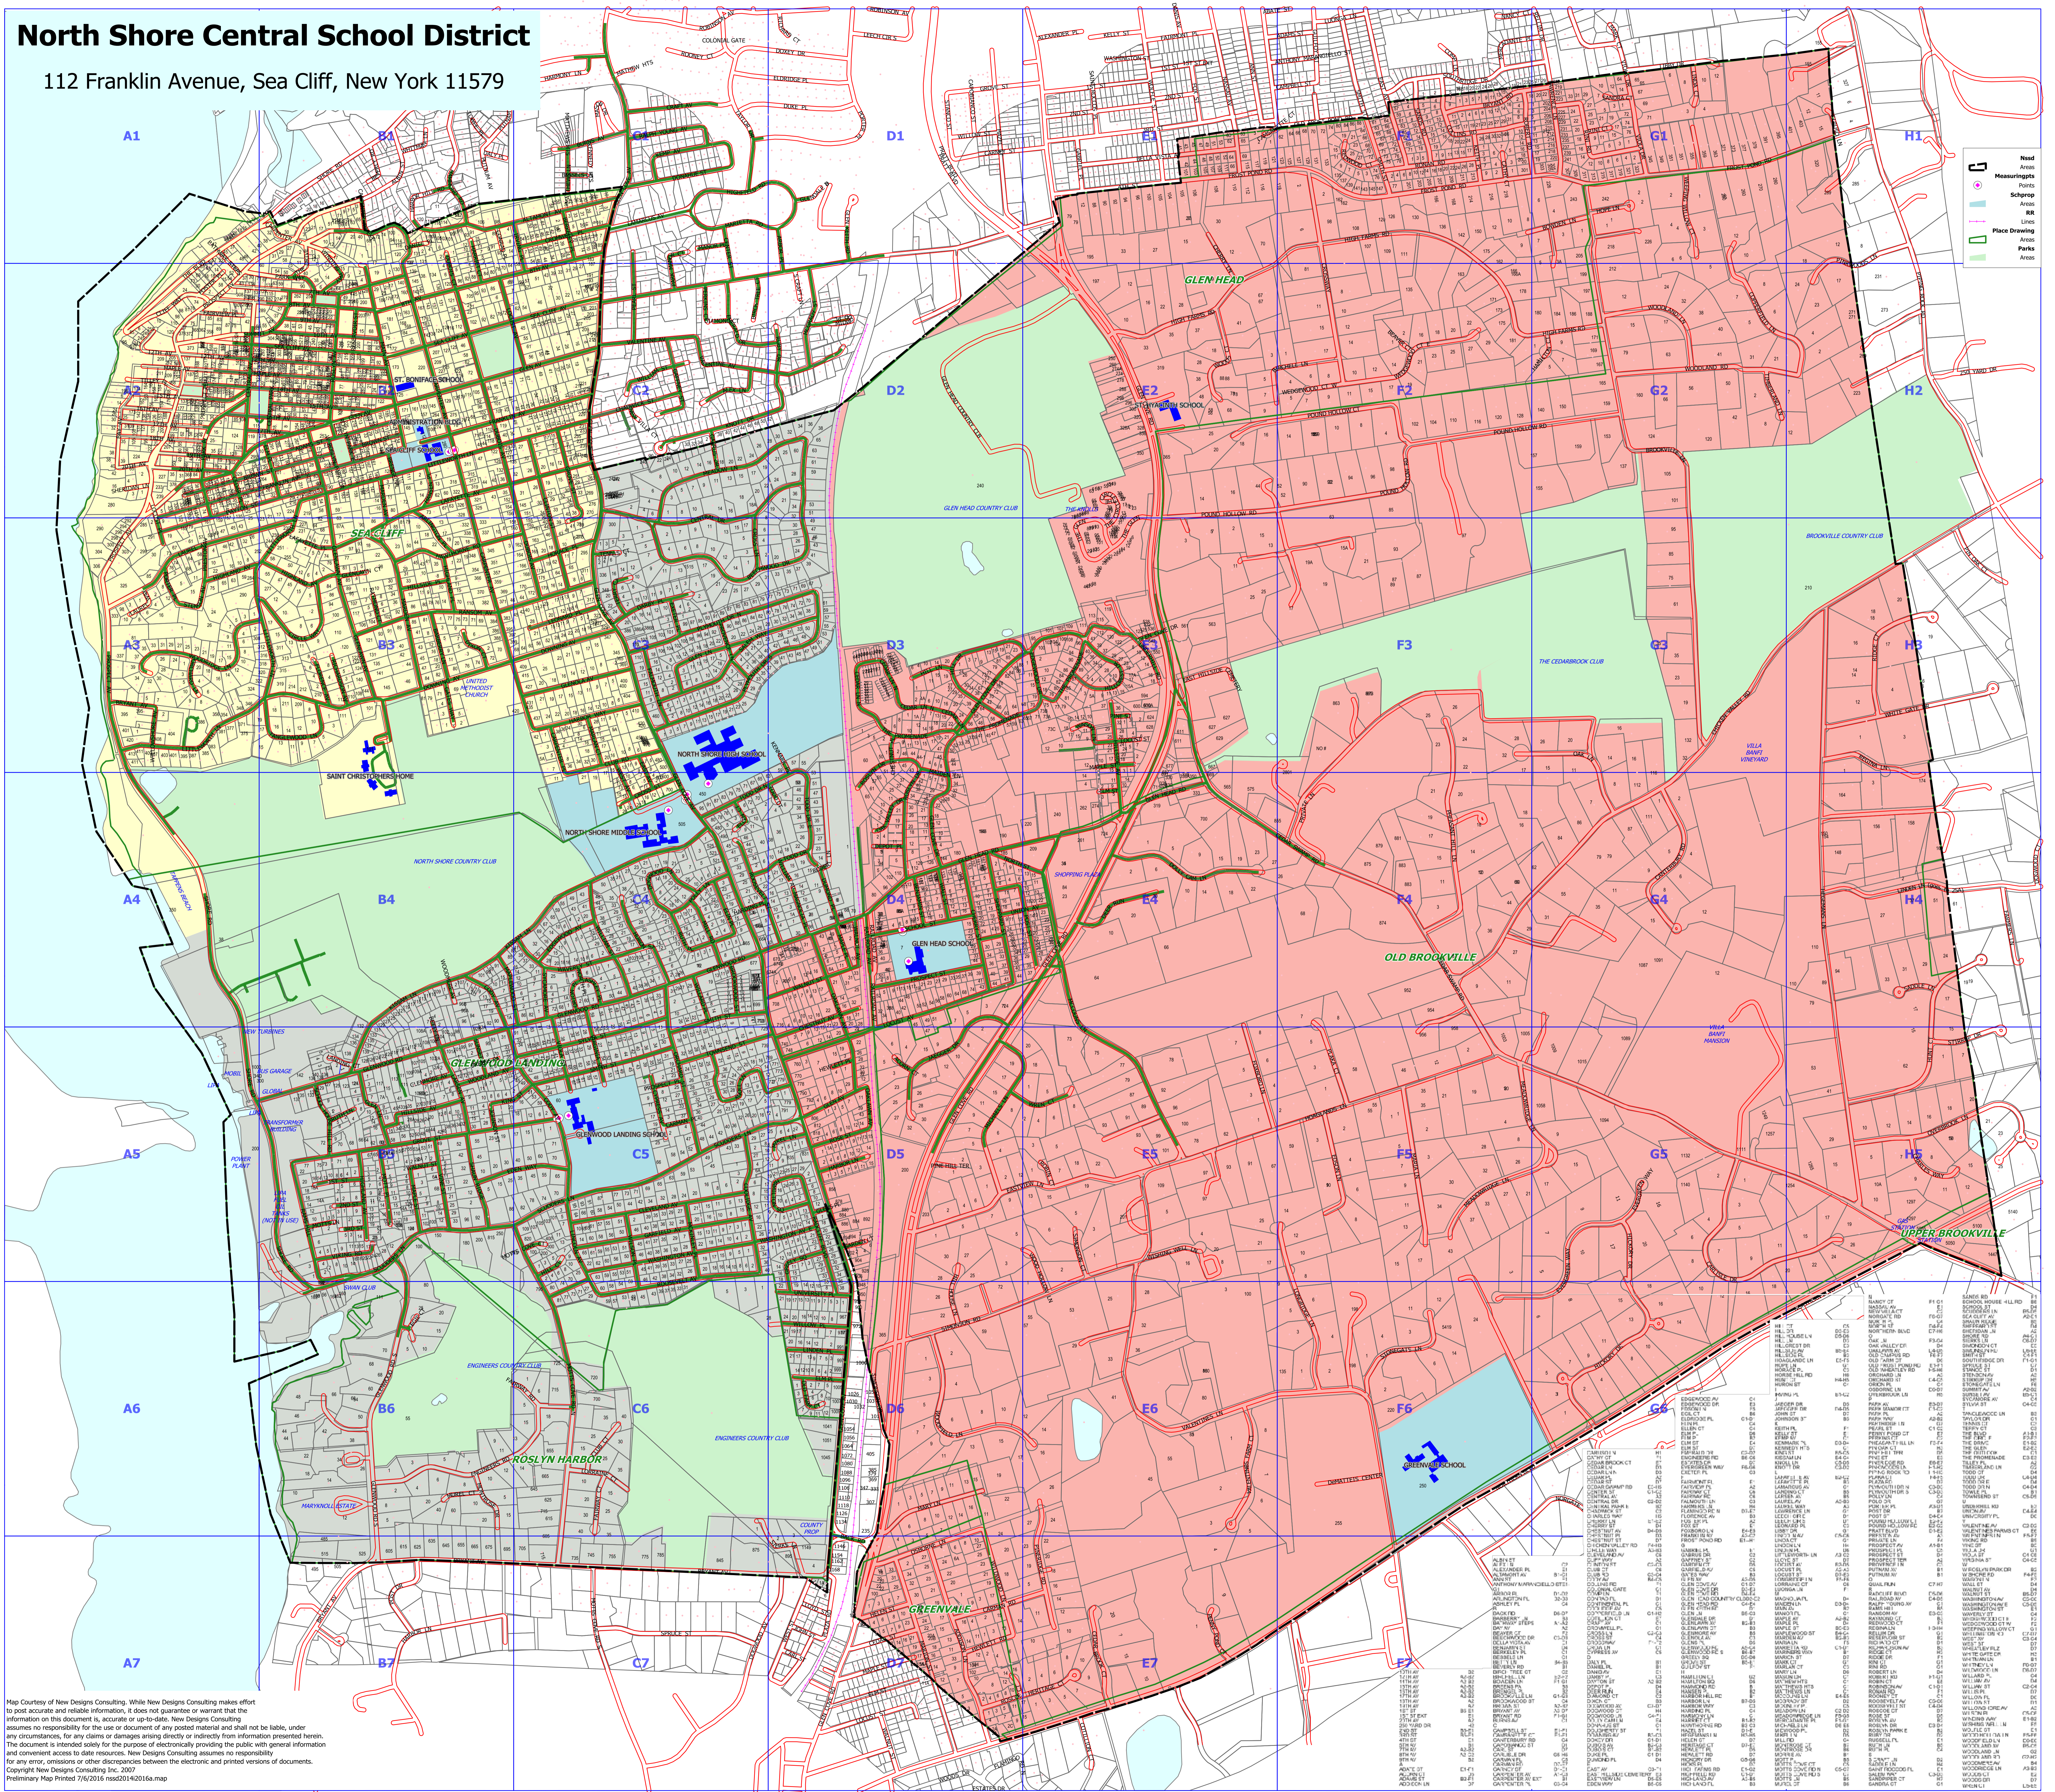

North Shore Central School District

112 Franklin Avenue, Sea Cliff, New York 11579