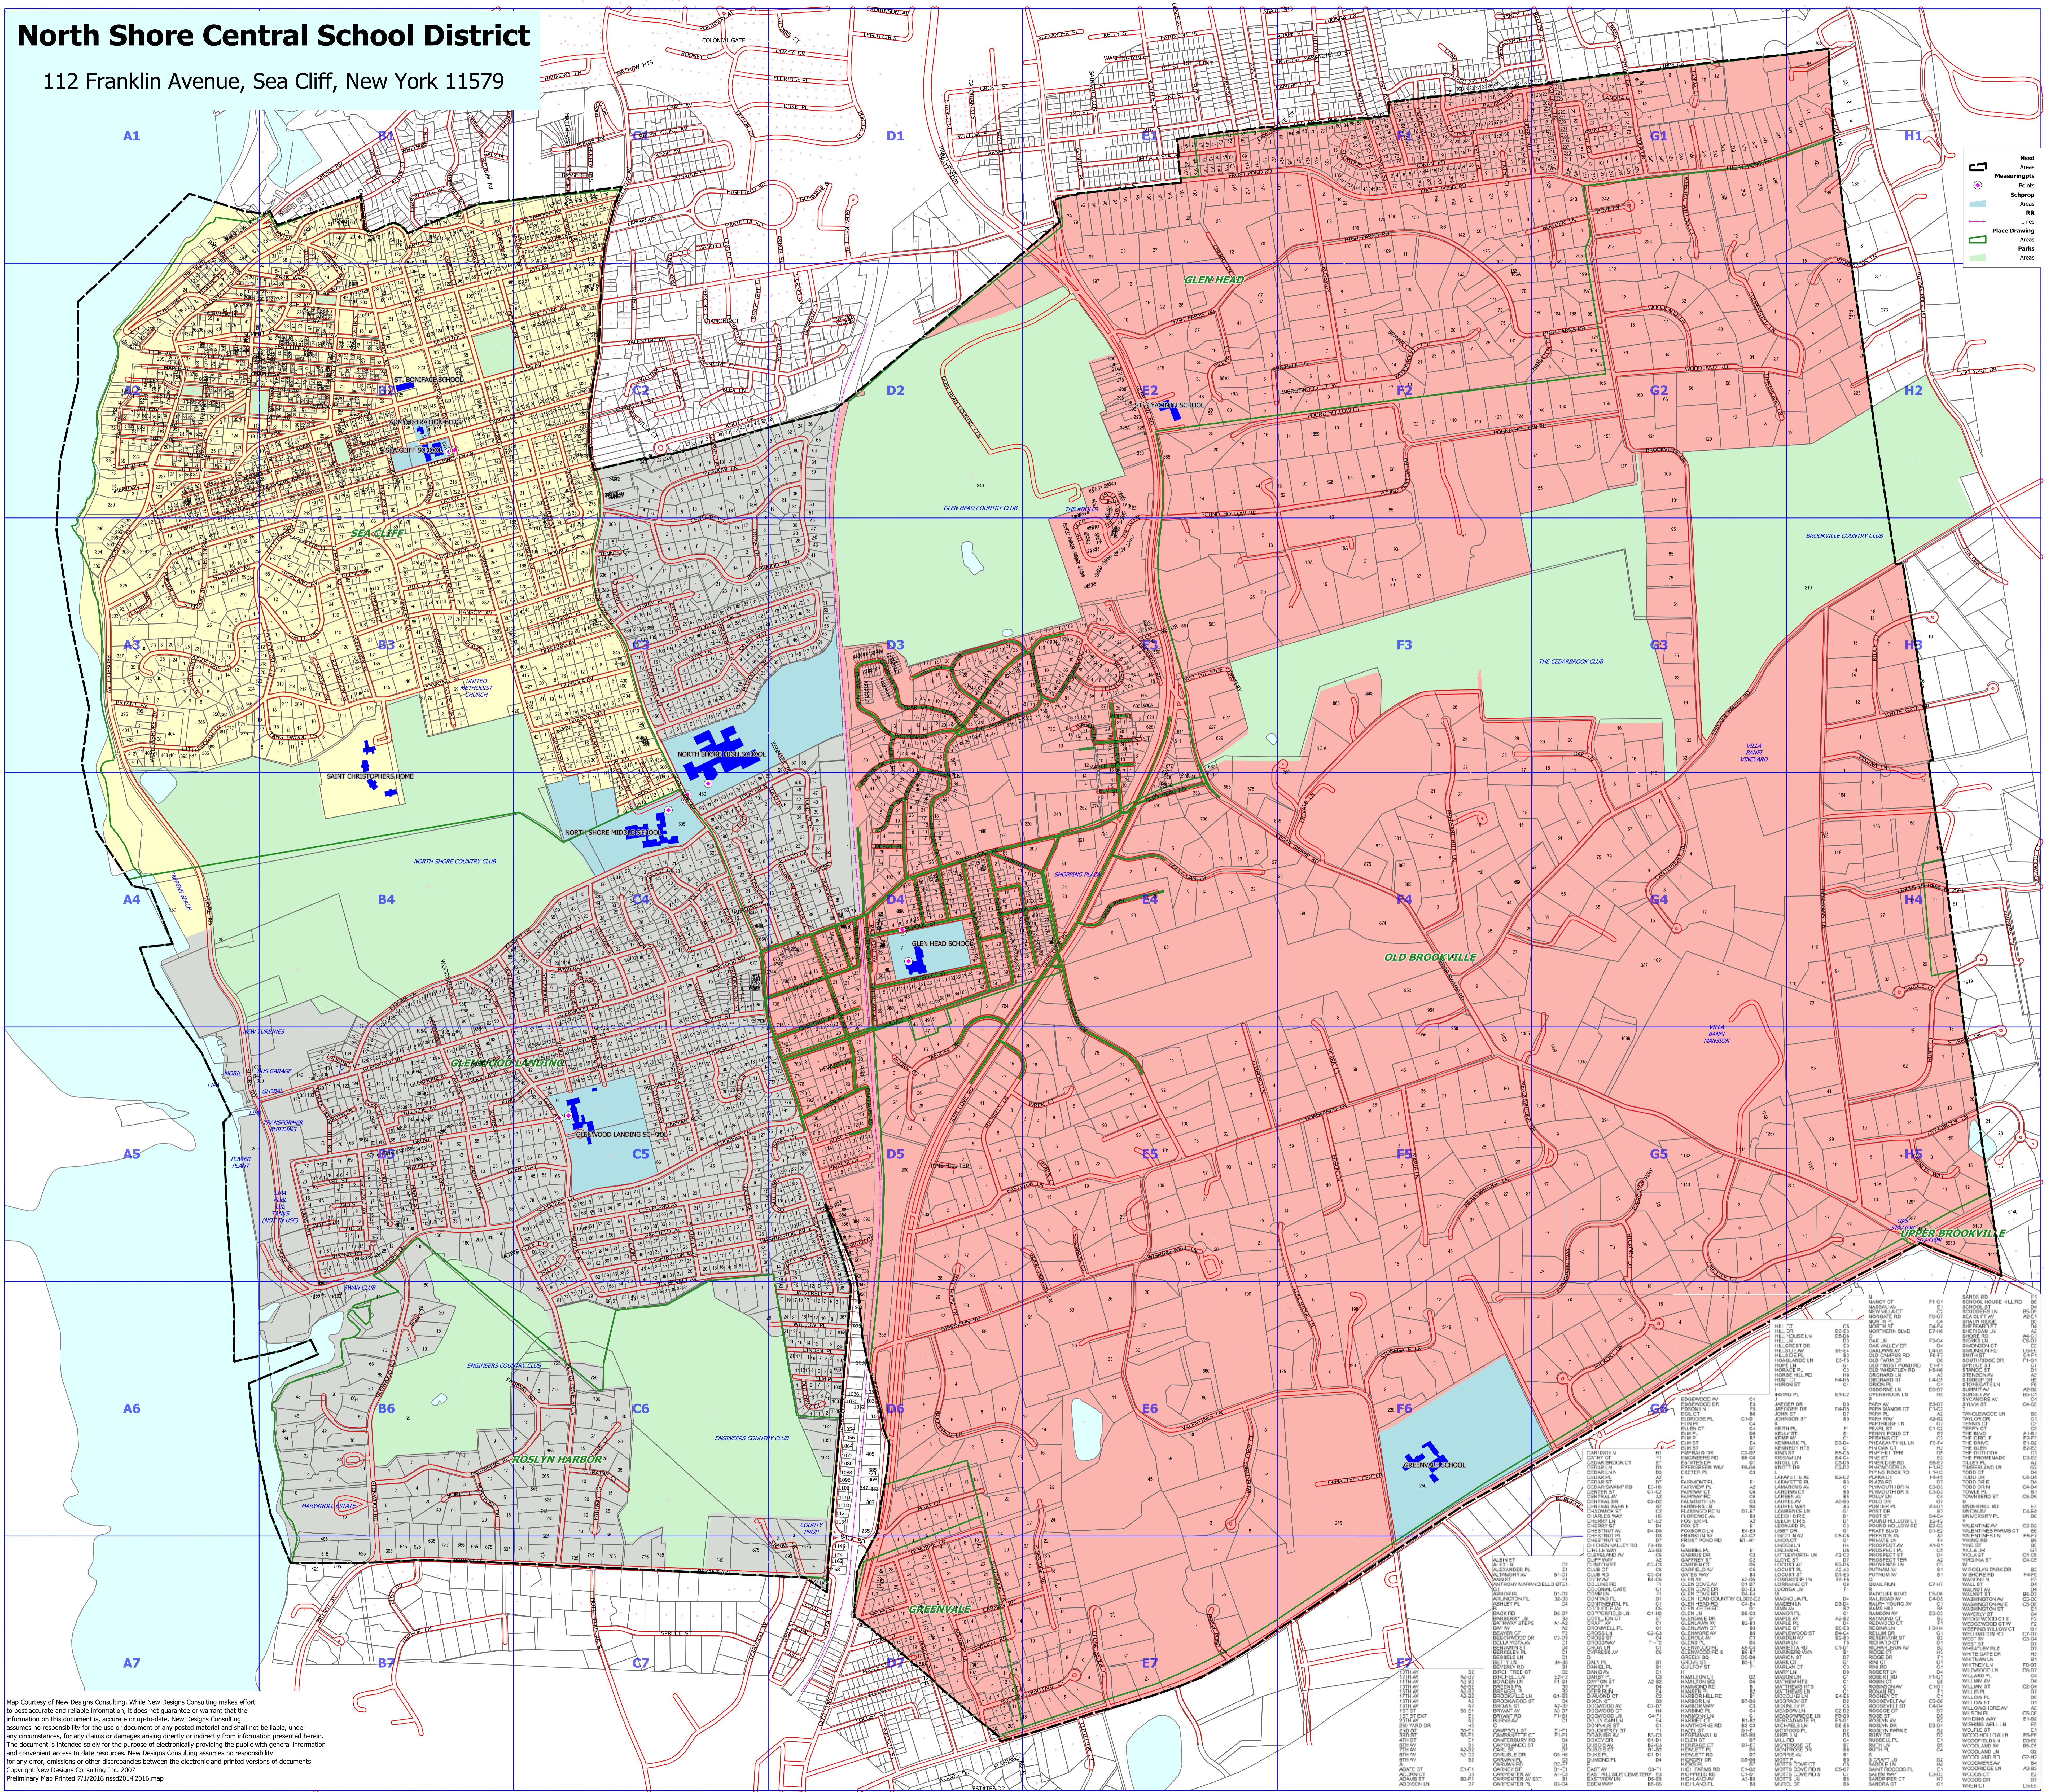

North Shore Central School District

112 Franklin Avenue, Sea Cliff, New York 11579

- Road
- Measuring Points
- School
- Area
- RR
- Place Drawing
- Area
- Parks
- Area