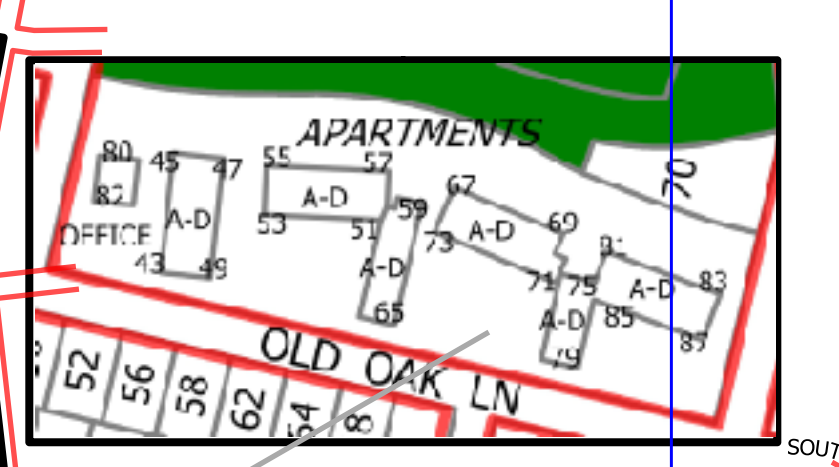

LEVITTOWN

PUBLIC SCHOOLS

TRANSPORTATION
3816 HUNT ROAD
WANTAGH, N.Y. 11793